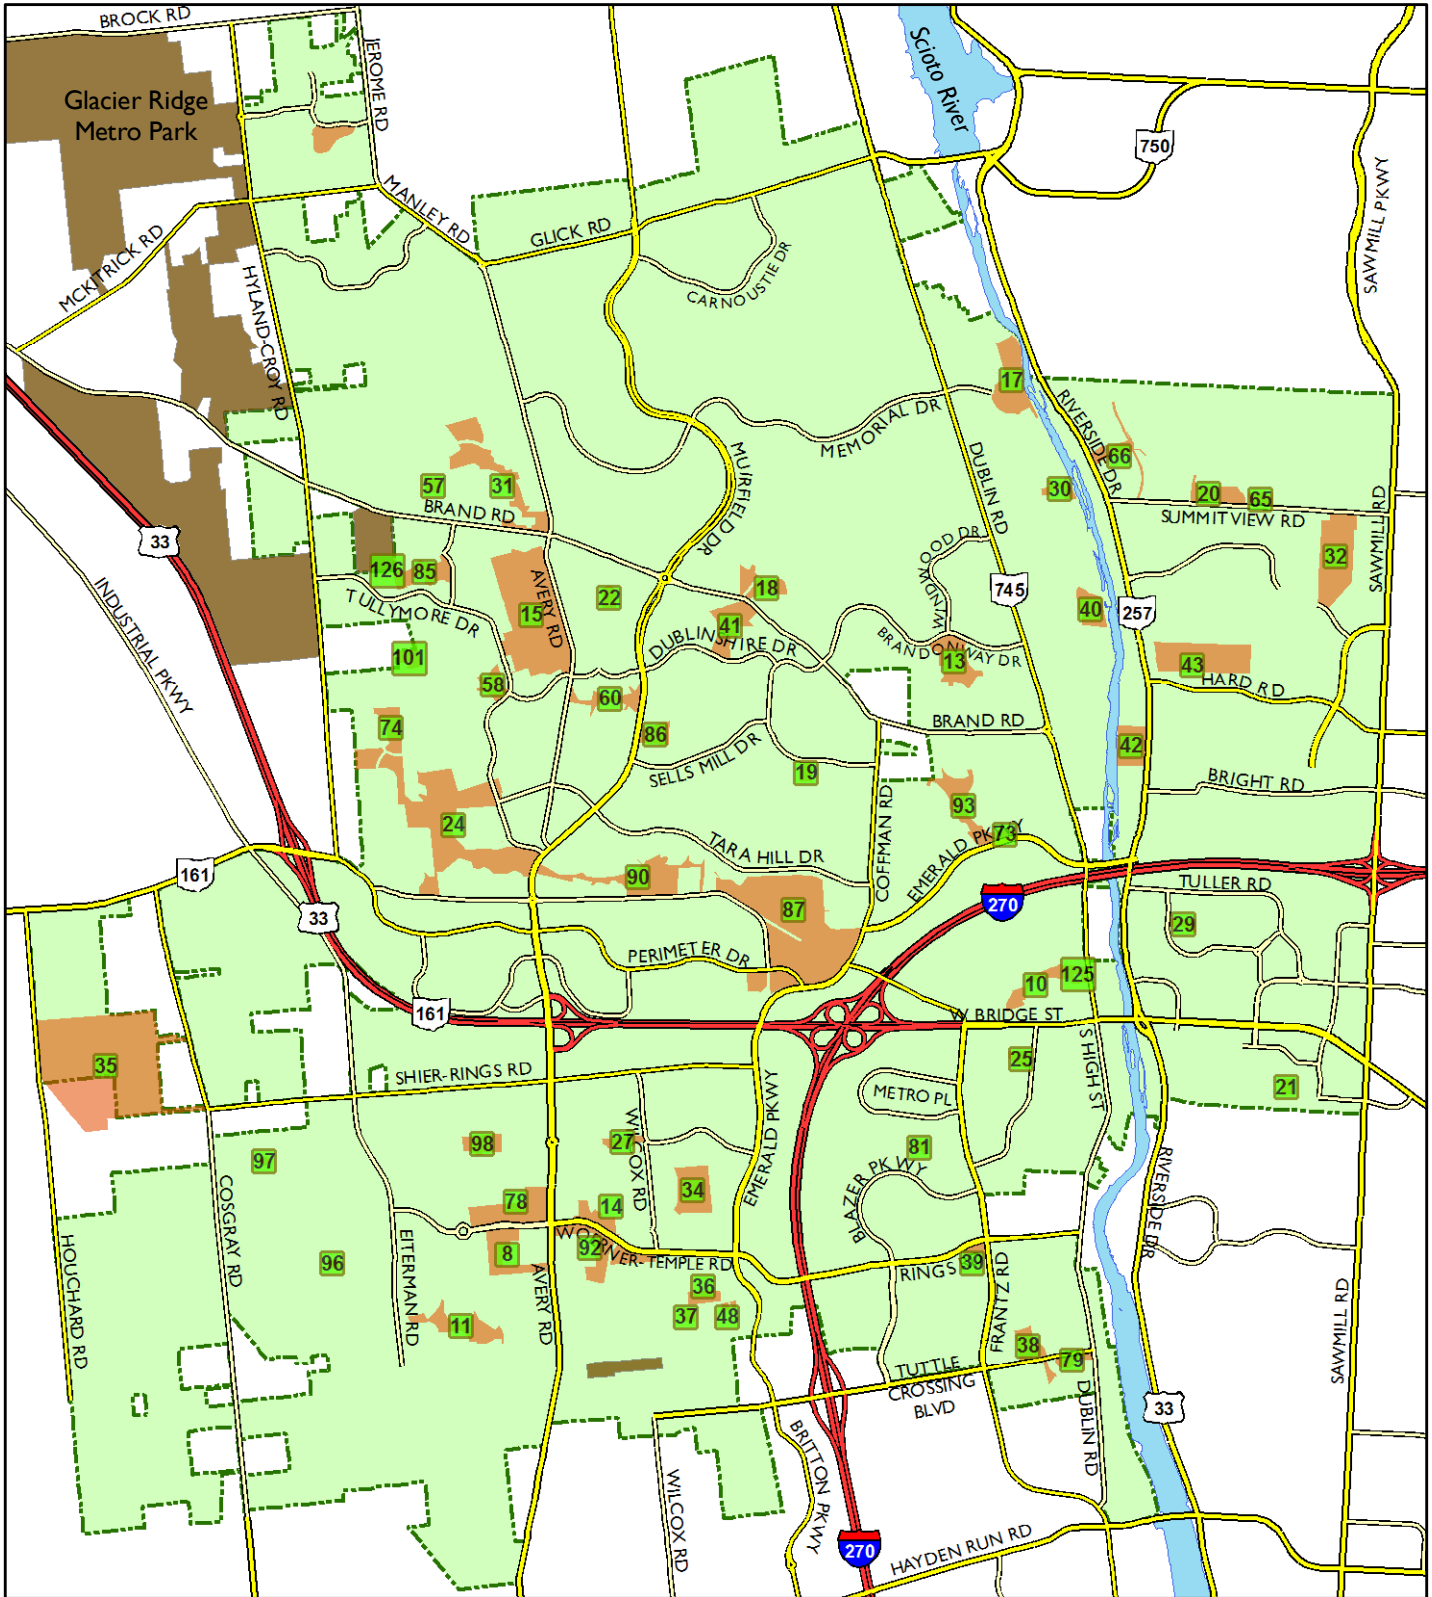

# Parks

CITY OF DUBLIN  
 Map Prepared by City of Dublin  
 Geographic Information Services  
 November 2008

0 0.25 0.5  
 Miles

- |                                |                                    |                               |                                |                           |
|--------------------------------|------------------------------------|-------------------------------|--------------------------------|---------------------------|
| 8. Dublin Community Pool South | 24. ML "Red" Trabue Nature Reserve | 39. Sam & Eulalia Frantz Park | 74. Post Preserve Park         | 98. Kendall Ridge Park    |
| 10. Indian Run Falls Park      | 25. Monterey Park                  | 40. Donegal Cliffs Park       | 78. Ballantrae Park            | 101. Park Place Park      |
| 11. Dalmore Park               | 27. Heather Glen North Park        | 41. Earlington Park           | 79. Llewellyn Farms South Park | 125. Dublin Veterans Park |
| 13. Wellington Park            | 29. Sycamore Ridge Park            | 42. Scioto Park               | 81. Smiley Park                | 126. Bishop's Run 2 Park  |
| 14. Sandy Corners Park         | 30. Amberleigh Park                | 43. Riverside Drive Park      | 85. Westbury Park              |                           |
| 15. Avery Park                 | 31. Shannon Glen Park              | 48. Woods of Brighton Park    | 86. Scottish Corners Park      |                           |
| 17. Amberleigh Community Park  | 32. Emerald Fields                 | 57. Belvedere Park            | 87. Coffman Park               |                           |
| 18. Bristol Commons Park       | 34. Heather Glen Park              | 58. Wyndham Park              | 90. Indian Run Meadows Park    |                           |
| 19. Stonefield Park            | 35. Darree Fields                  | 60. Dublinshire Park          | 92. Balgriffin Park            |                           |
| 20. Campden Lakes Park         | 36. Trinity Park                   | 65. Wedgewood Glen Park       | 93. Woods of Indian Run        |                           |
| 21. Martin Commons Park        | 37. Brighton Commons Park          | 66. Wedgewood Hills Park      | 96. Glendavon Park             |                           |
| 22. Hawk's Nest Park           | 38. Llewellyn Farms Park           | 73. Killilea Park             | 97. Vandeleur Park             |                           |