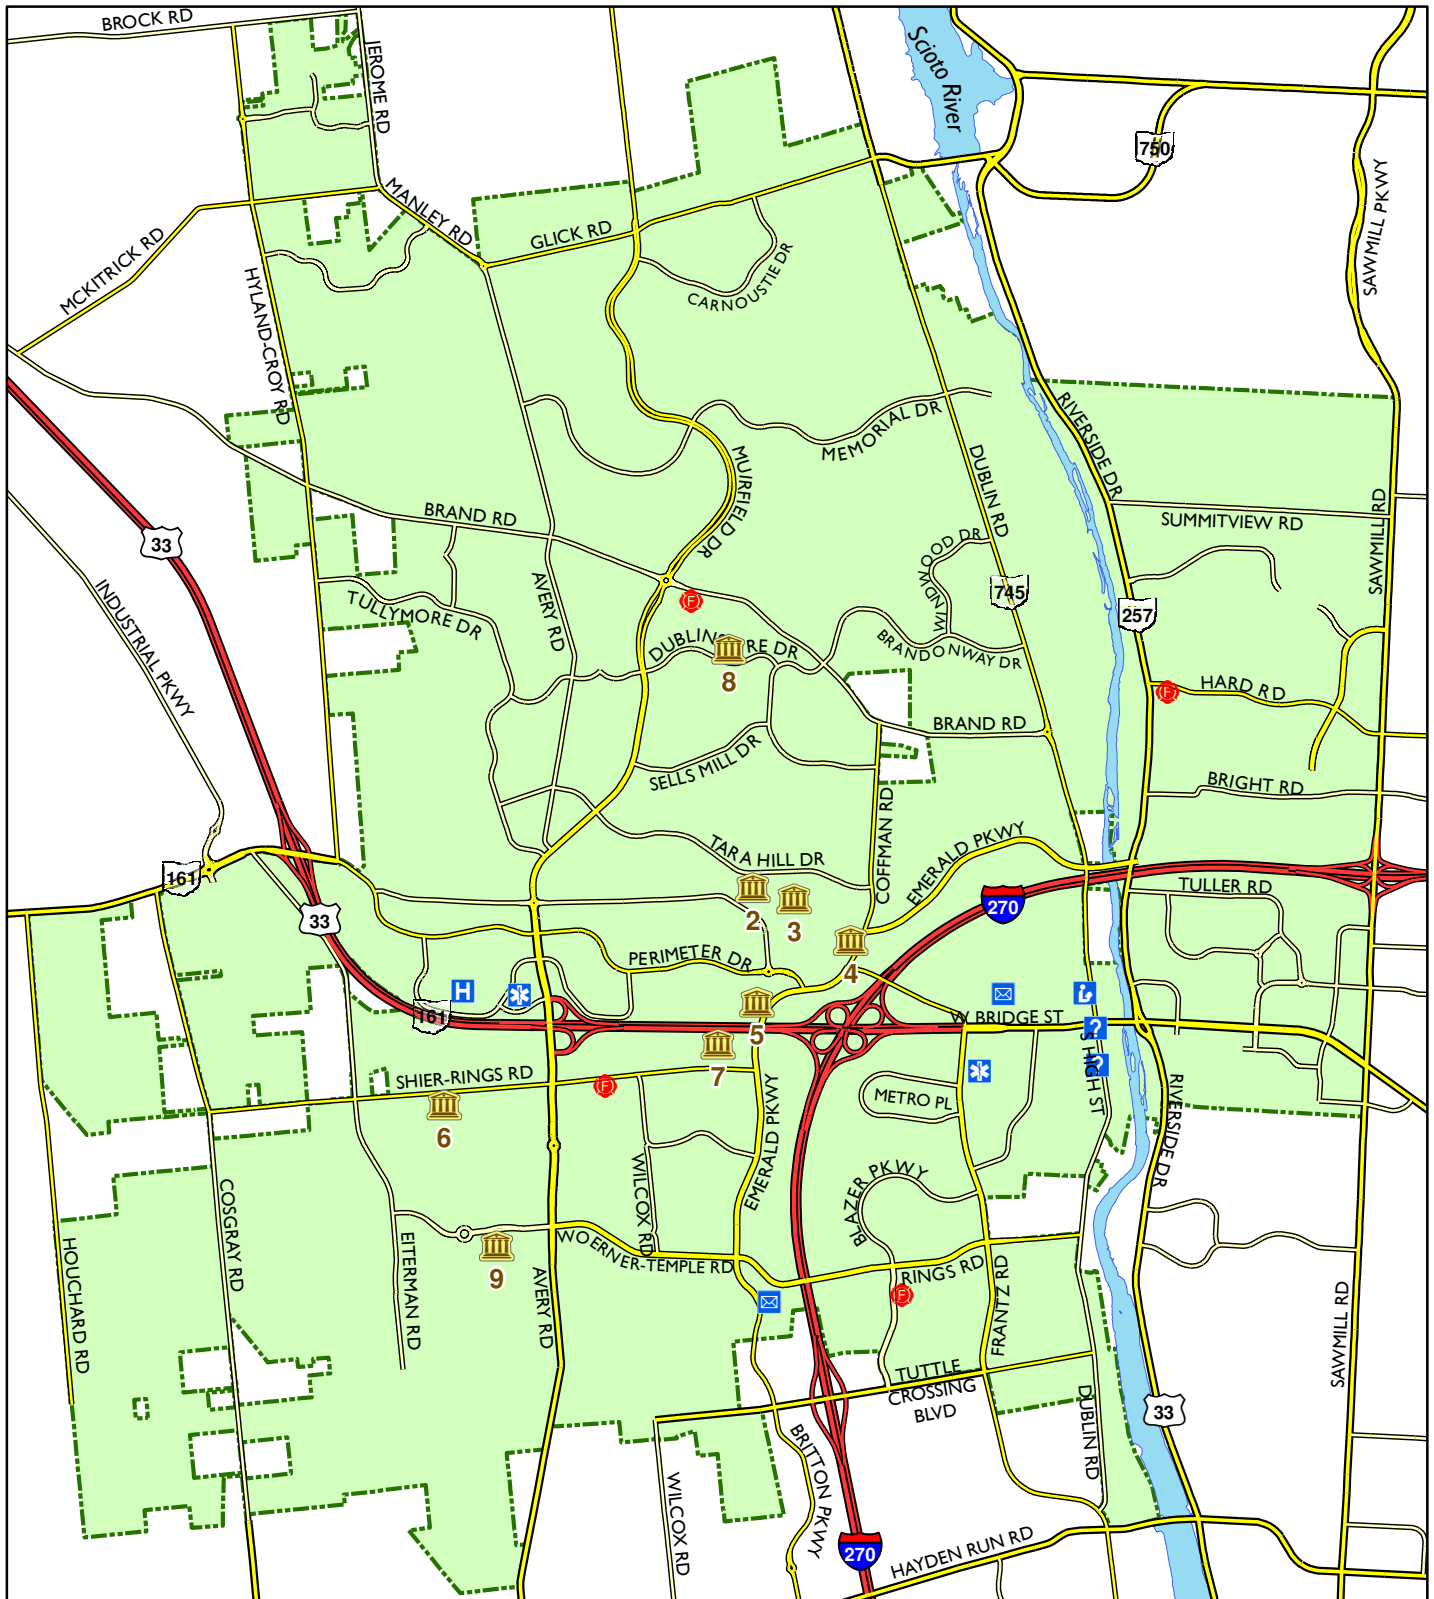

City Buildings / City Services

Map Prepared by City of Dublin
Geographic Information Services
May 2012

0 0.5 1 Miles

-  Fire Station
-  Hospital
-  Information
-  Library
-  Post Office
-  Urgent Care

-  2. Events Administration
-  3. Community Recreation Center
-  4. Municipal Building
-  5. Justice Center
-  6. Service Center
-  7. Development Department
-  8. Dublin Community Pool North
-  9. Dublin Community Pool South